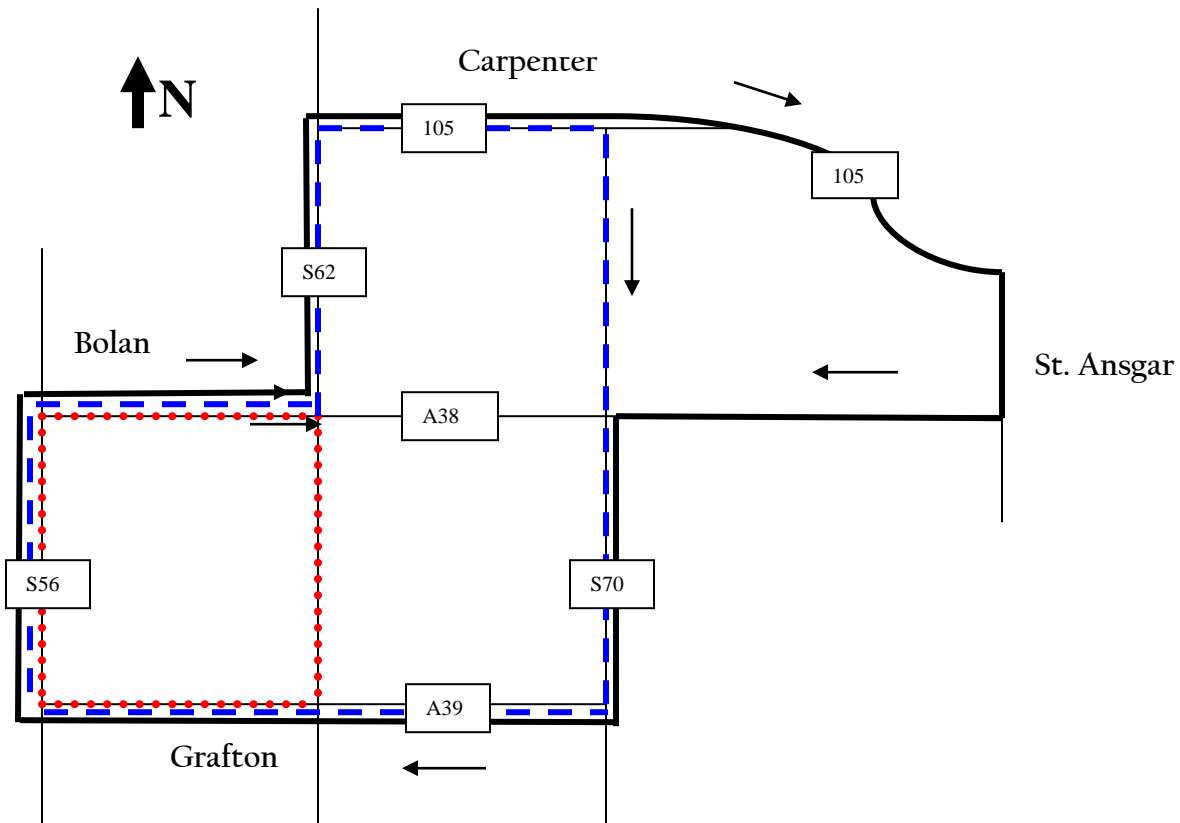

Follow the markings and arrows on the pavement
Call Lori if need help:
641-903-9472

- 12-mile Grafton Loop
- - - 26-mile Carpenter, Grafton, Bolan
- 40-mile Carpenter, St. Ansgar, Grafton, Bolan
- 52-mile Carpenter, St. Ansgar, Grafton loop TWICE

Community of Bolan, Iowa
c/o Lori Willert
4211 Tulip Lane
Kensett, IA 50448